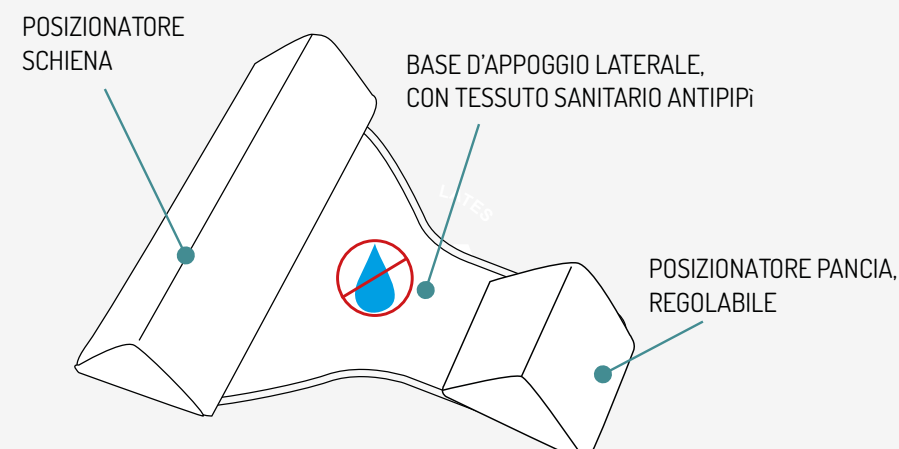

Cod. 050.7750-
POSITIONER FOR CRADLE AND COT, IT PREVENTS THE SYNDROME OF PLAGIOCEPHALY AND BODY ROLLING.

Side positioner Feeling for cradle and cot designed to reduce and prevent involuntary postures and movements of the baby.

The ideal lateral support for anti-plagiocephaly (flat head syndrome) and anti-rolling and sliding while the baby sleeps.

The support Feeling, thanks to its particular shape, allows the baby to stay comfortable and safe in a lateral position, gently laid on one side. Feeling allows a correct support for the musculoskeletal development thus avoiding the typical malformations in babies used to sleep always in the same position.

Once the baby has acquired the correct posture and a healthy postural habit, the positioner Feeling can be removed from the cradle or cot.