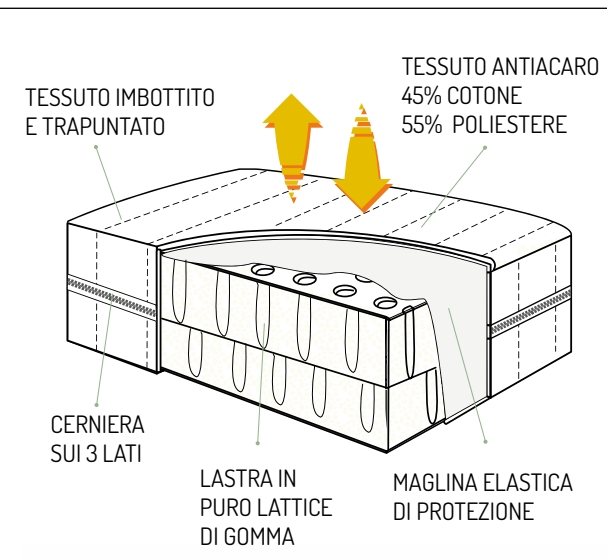

MATERASSI

DIMENSIONI <i>Dimensions</i>	010.0700 cm. 60 x 120 x 12 h. 010.0710 cm. 60 x 125 x 12 h. 010.0720 cm. 63 x 125 x 12 h.
TESSUTO ESTERNO <i>Lining</i>	45% cotone , 55% poliestere. Imbottito e trapuntato. <i>45% cotton , 55% polyester. Padded and quilted.</i>
LAISTRA INTERNA <i>Inside</i>	Lattice <i>Lattex</i>
CARATTERISTICHE <i>Features</i>	Termosensibile, si adatta al corpo, antiacaro, ortopedico, traspirante, sfoderabile, FATTO IN ITALIA. <i>Thermosensitive, adaptable to the body, dust-mite, mite proof, breathable, removable lining, MADE IN ITALY.</i>
MANUNTENZIONE <i>Maintenance</i>	

DISEGNO TECNICO

CERTIFICAZIONI

Lattice