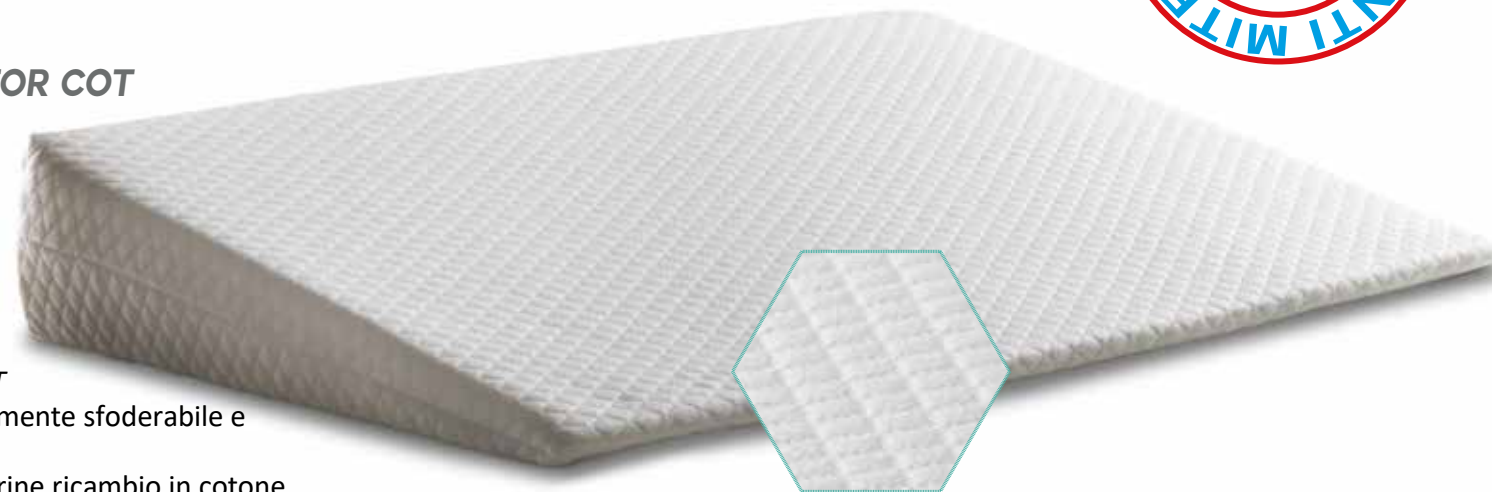

GUANCIALE ANTIREFLUSSO LETTINO

PILLOW ANTI REFLUX FOR COT