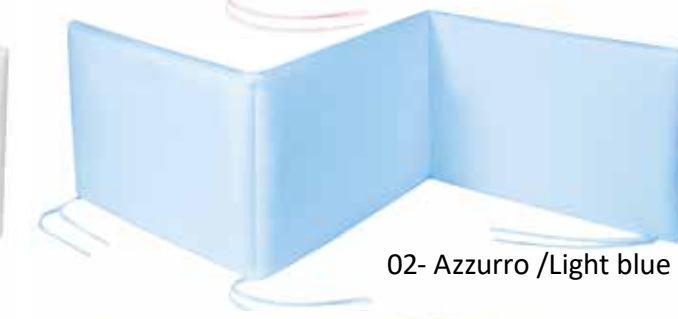

01- Rosa / Pink