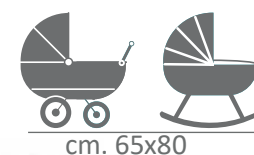

COPERTINE MORBIDINA

MORBIDINA BLANKETS

MORBIDINA è la copertina in pura maglia di cotone naturale 100%, personalizzabile e disponibile nei colori Rosa, Azzurro, Grigio e Tortora.

Realizzata "esclusivamente per il tuo bambino", "Morbidina" sarà un ricordo unico e rappresentativo di un momento indimenticabile.

Nome, data, peso e lunghezza alla nascita sono le personalizzazioni che verranno tessute direttamente nelle trame della copertina durante la sua realizzazione.

"Morbidina" sarà un ricordo unico per tutta la vita...

"Morbidina" is the brand new cover, 100% organic cotton, customizable and available in pink, light blue, Grey and dove Grey color. Made "exclusively for your baby", "Morbidina" will be a unique memory of an unforgettable moment. Name, date of birth, weight and length of your baby are the information that will be woven directly in the weave of the cover during its production.

"Morbidina" will be a unique memory lifelong...

PERSONALIZZA LA SUA PRIMA COPERTINA CON

Nome
Data di nascita
Peso
Lunghezza

cm. 65x80

Copertine Tinta Unita

MORBIDINA SOFT BLANKET

Grigio / Grey

Tortora / Dove Grey

4 COLORI - COLORS

Azzurro / Light Blue

Rosa / Pink

020.2400 - Copertina "MORBIDINA"
Morbidina Blanket

MISURA / SIZE: cm. 75x100

COLORI / COLORS
Azzurro / Light Blue
Rosa / Pink
Tortora / Dove Grey
Grigio / Grey