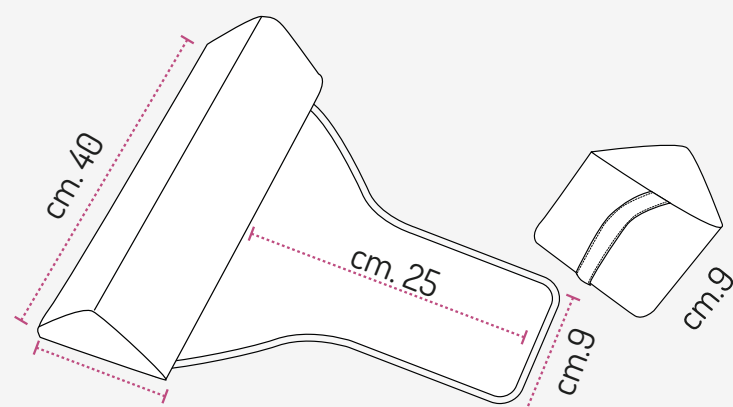

Cod. 050.7750-
POSITIONER FOR CRADLE AND COT, IT PREVENTS THE SYNDROME OF PLAGIOCEPHALY AND BODY ROLLING.

Side positioner Feeling for cradle and cot designed to reduce and prevent involuntary postures and movements of the baby.

The ideal lateral support for anti-plagiocephaly (flat head syndrome) and anti-rolling and sliding while the baby sleeps.

The support Feeling, thanks to its particular shape, allows the baby to stay comfortable and safe in a lateral position, gently laid on one side. Feeling allows a correct support for the musculoskeletal development thus avoiding the typical malformations in babies used to sleep always in the same position.

Once the baby has acquired the correct posture and a healthy postural habit, the positioner Feeling can be removed from the cradle or cot.