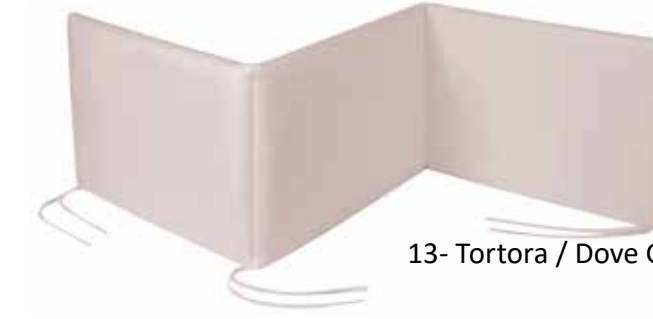

06 Avorio / Ivory

13- Tortora / Dove Grey