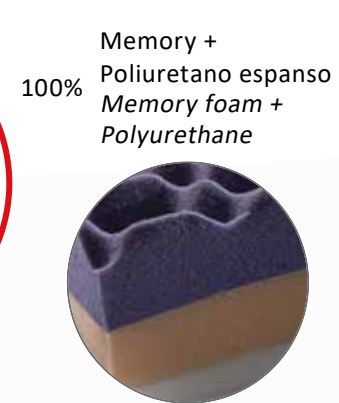

This mattress is dust-mite proof too. The shaped inner structure gives the perfect support for a great rest, avoiding pressures and joint tensions.

020.3600- BABY MASSAGE GUANCIALE LETTINO 0+

97% Poliestere Polyester
3% Elastan. Tessuto stretch Elastane. Stretch fabric