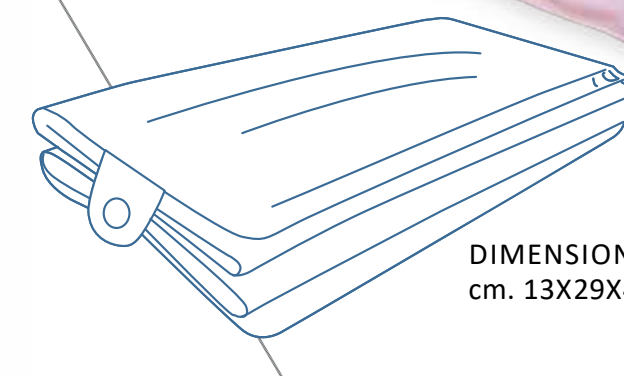

Ganci universali
Universal hooks